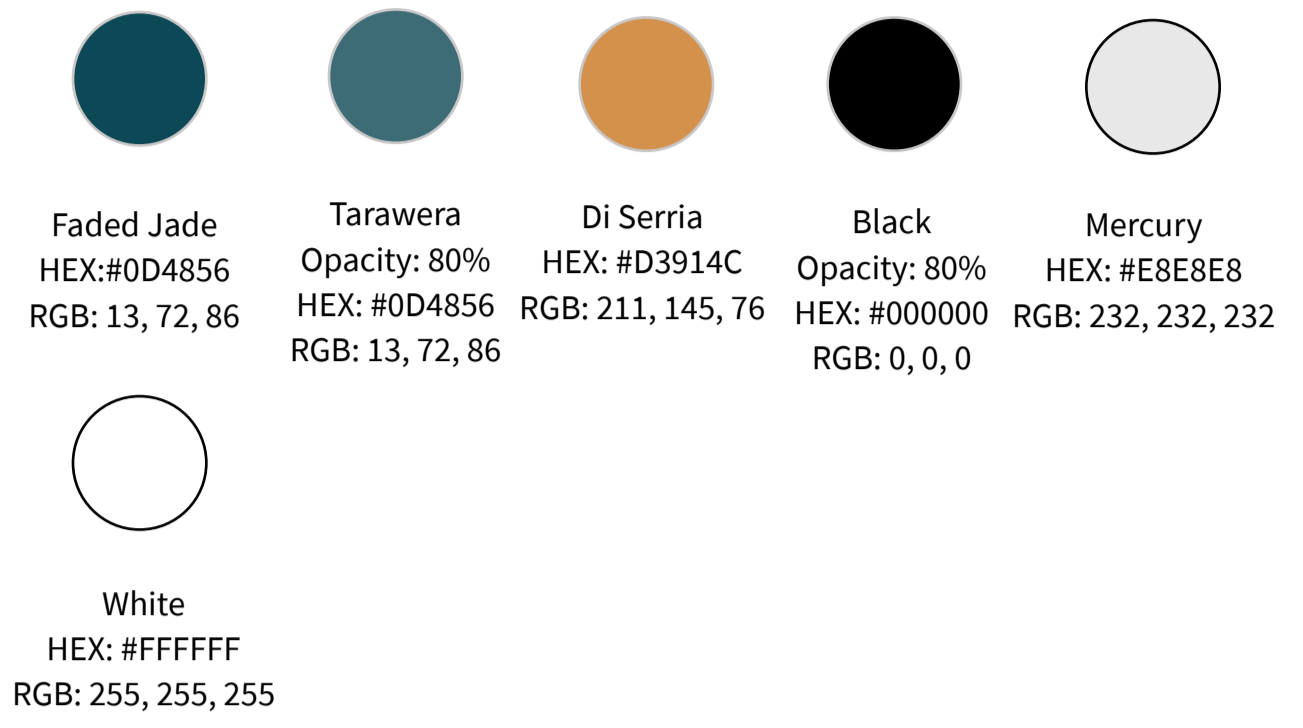

Perfect Properties Style Guide

BACKGROUND

COLOR PALLETE

TYPOGRAPHY

ALEGREYA SANS SC: BUTTONS AND LOGO

Source Sans Pro:
description text
nav bar titles
subtitles

Text Emphasis:

BOLD *BOLD* [hyperlink](#)

BOLD *BOLD* [HYPERLINK](#)

NAV BAR TITLES

SOURCE SANS PRO - REGULAR - 20PT

SOURCE SANS PRO - BOLD - 25PT

BUTTON - TEXT

ALEGREYA SANS SC -BOLD-30PT
ALEGREYA SANS SC -BOLD-25PT
Source Sans Pro - regular - 15pt
Source Sans Pro - regular - 20pt

Body text

Source Sans Pro - regular - 25pt
Source Sans Pro - regular - 26pt
Source Sans Pro - regular - 20pt
Source Sans Pro - regular - 16pt
Source Sans Pro - regular - 15pt
Source Sans Pro - regular - 12pt
Source Sans Pro - regular - 10pt