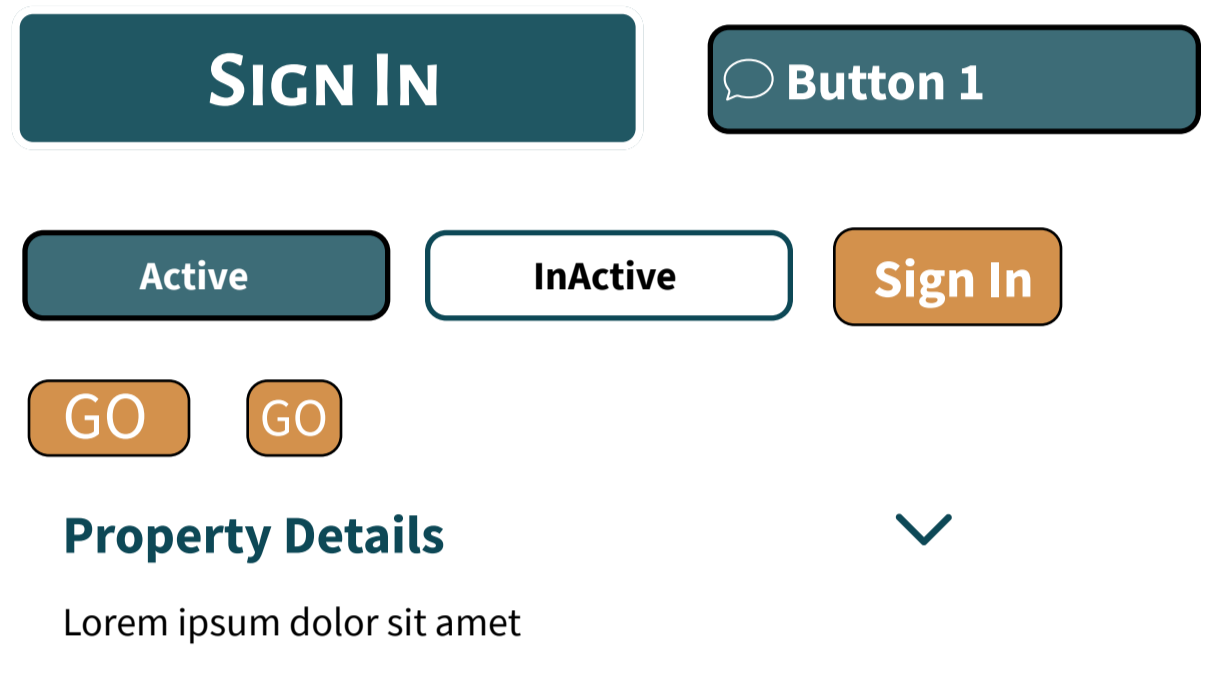

BUTTONS STYLES